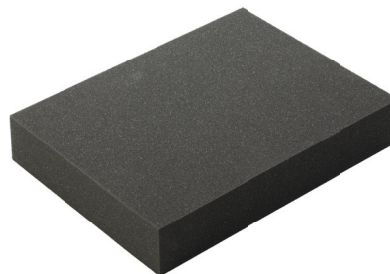

Floorboard

FLOORBOARD, the indestructible knee roller, is a must for every professional performing work in kneeling position. Work can continue effortlessly for hours on end. The FLOORBOARD has many uses – as a base for other containers, for carrying the mixing bucket or to simply take a break.

Technical data

Size: 57 x 33 x 9 cm (L x W x H)
Load carrying capacity: up to 150 kg
Weight: ca. 4 kg
Foam: 7 cm PUR foam
Other: 2 locking brakes

Floorboard spares

Spare castors

Foam pad

NEW!

New installation videos at www.doellken-profiles.com, in the Doellken App or on YouTube.